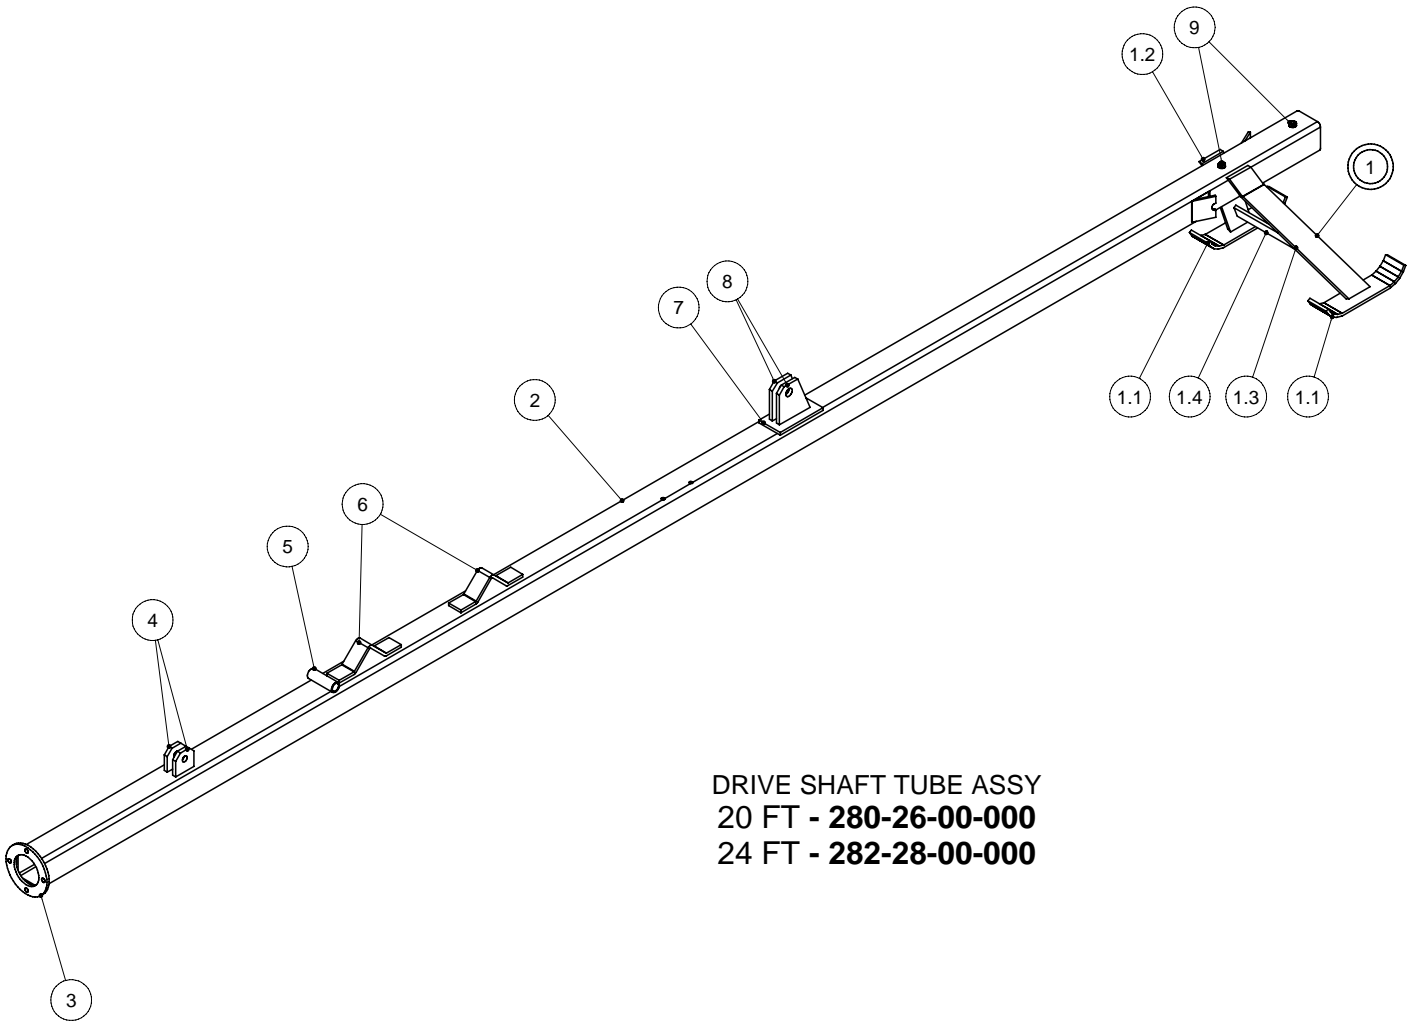

DRIVE SHAFT TUBE ASSY

DRIVE SHAFT TUBE ASSY
20 FT - 280-26-00-000
24 FT - 282-28-00-000

PARTS LIST			
ITEM	PART NUMBER	DESCRIPTION	QTY
1	280-08-00-000	REAR SUPPORT ASSY	1
1.1	280-08-00-039	REAR SUPPORT PADS	2
1.2	280-08-00-038	L.H. REAR SUPPORT LEG	1
1.3	280-08-00-037	R.H. REAR SUPPORT LEG	1
1.4	280-08-00-040	LEG BRACE	1
2	280-26-00-104	DRIVE SHAFT TUBE - 20FT	1
	282-28-00-106	DRIVE SHAFT TUBE - 24FT	1
3	280-04-00-051	BEARING FLANGE	1
4	280-04-0-086	LIFT ARM LUG	2
5	280-04-00-087	PIVOT PIN PIPE	1
6	300-01-00-012	TANK LIFT HOOK	2
7	280-26-00-111	REINFORCING PLATE	1
8	280-04-00-088	CYLINDER BAR BRKT	2
9	R08304	1/2 S.S. FLANGE NUT	2