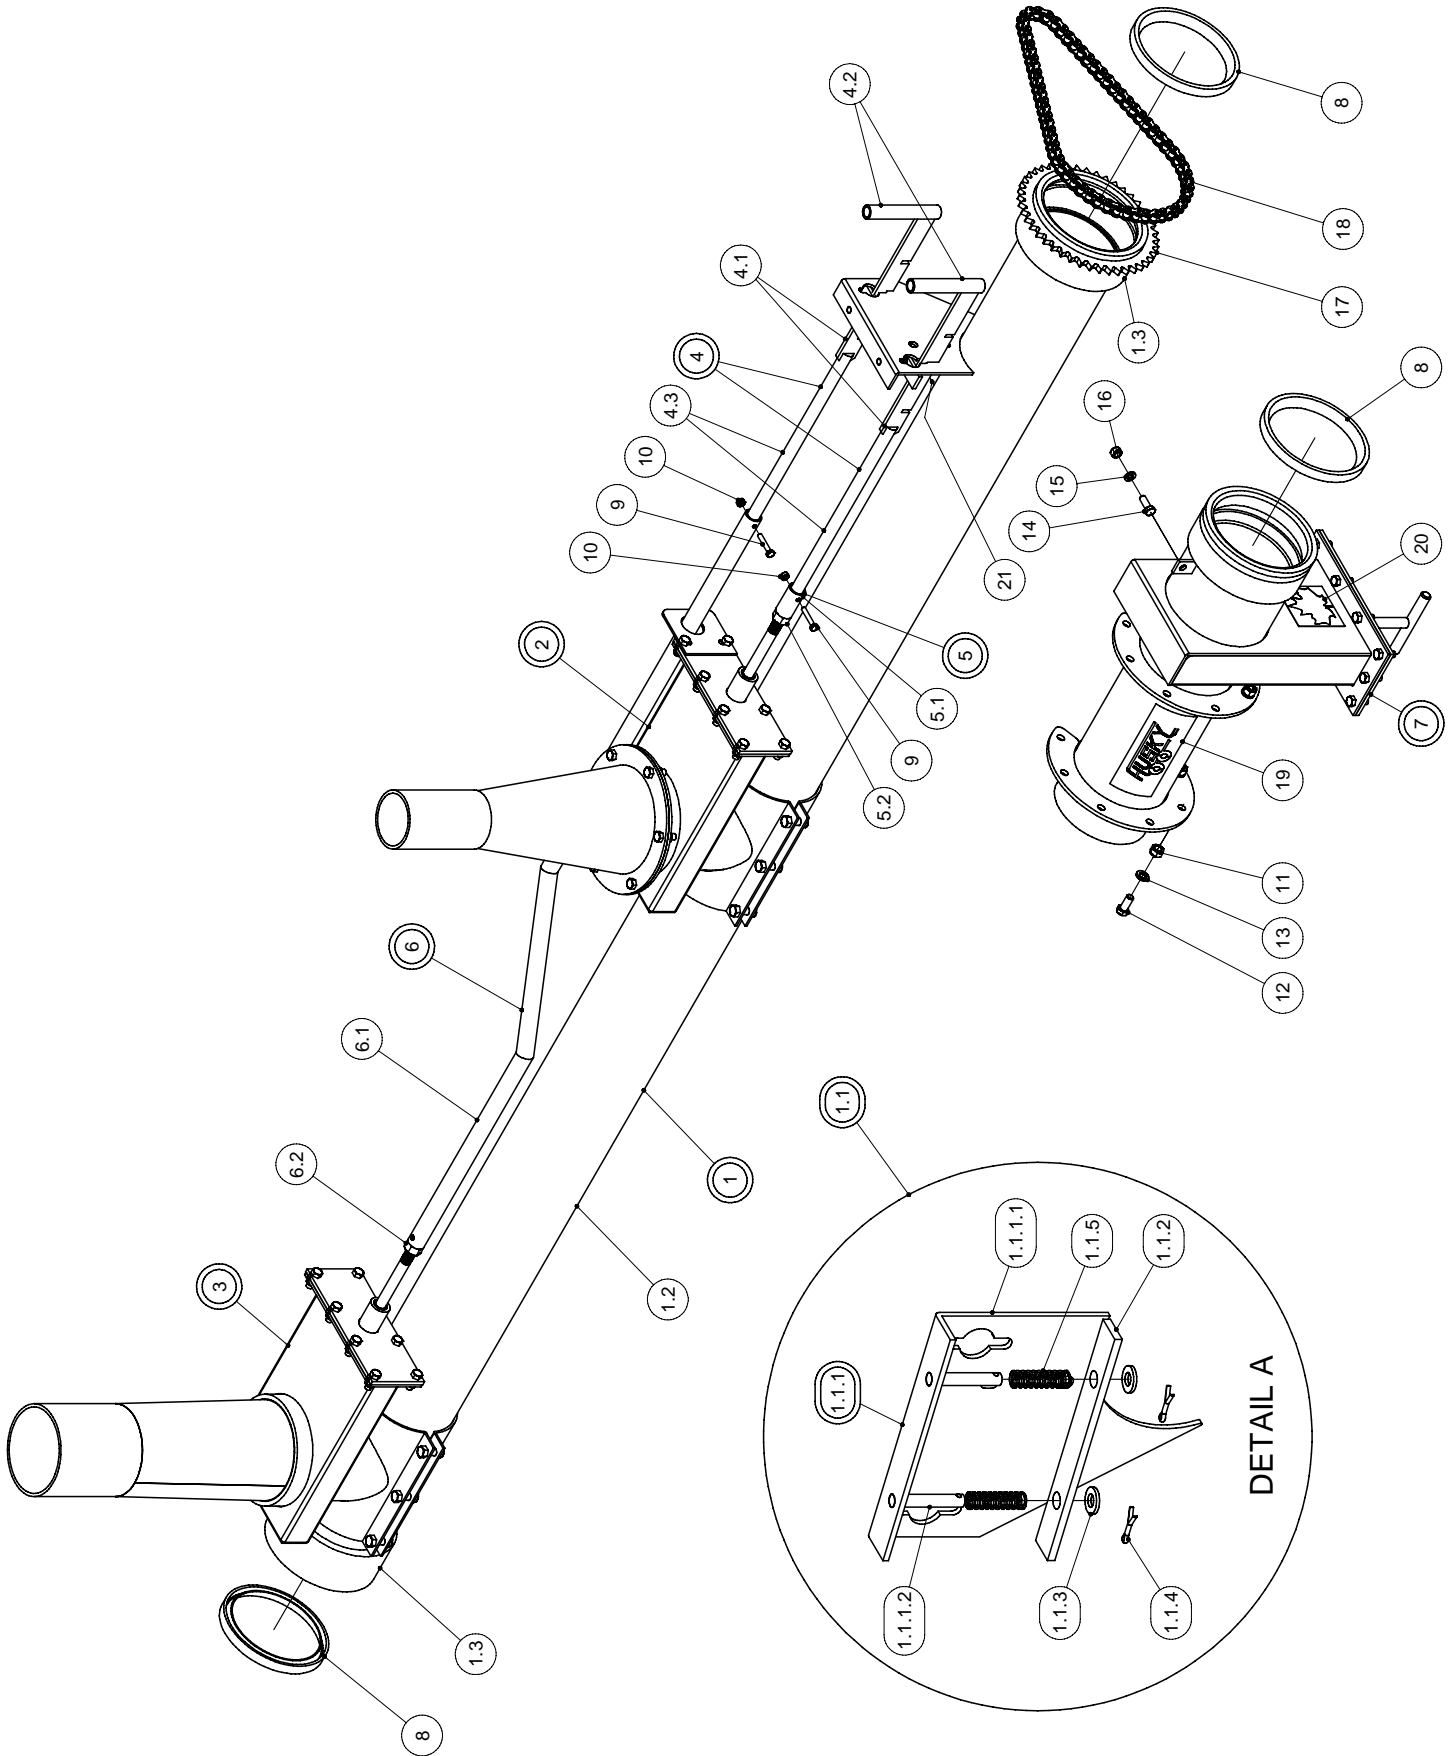

K-31 STANDPIPE ASSY

K-31 STANDPIPE ASSY

PARTS LIST			
ITEM	PART NUMBER	DESCRIPTION	QTY
1	250-67-00-000	STANDPIPE ASSY - 8 FT PUMP	1
	252-68-00-000	STANDPIPE ASSY - 10 FT PUMP	*
	254-69-00-000	STANDPIPE ASSY - 12 FT PUMP	*
1.1	250-67-34-000	CONTROL PLATE KIT	1
1.1.1	250-67-33-000	CONTROL PLATE ASSY	1
1.1.1.1	250-67-33-000	CONTROL PLATE	1
1.1.1.2	250-67-33-176	CONTROL PLATE PIN	2
1.1.2	250-00-00-175	SPRING PLATE	1
1.1.3	R07823	3/8 FLAT WASHER	2
1.1.4	R08021	1/8 x 1 S.S. COTTER PIN	2
1.1.5	R08024	1/2 x 2 1/4 COMP. SPRING	2
1.2	250-67-00-152	STANDPIPE - 8 FT	1
	252-68-00-153	STANDPIPE - 10 FT	*
	254-69-00-154	STANDPIPE - 12 FT	*
1.3	250-67-00-168	GASKET SLEEVE	2
2	250-86-00-000	UPPER AGITATOR VALVE & TEE COMPLETE	1
3	250-80-00-000	LOWER AGITATOR VALVE COMPLETE	1
4	250-22-00-000	CONTROL ROD ASSY	2
4.1	250-21-00-076	LEVER PLATE	1
4.2	250-21-00-072	LEVER HANDLE	1
4.3	250-22-00-046	UPPER CONTROL ROD	1
5	250-19-00-000	CONTROL ROD ATTACHMENT ASSY	1
5.1	250-19-00-045	UPPER CONTROL ROD ATTACHMENT	1
5.2	R07786	5/8 HEX NUT	1
(6)	254-43-00-000	LOWER CONTROL ROD ASSY - 12 FT PUMP	*
(6)	252-42-00-000	LOWER CONTROL ROD ASSY - 10 FT PUMP	*
6	250-20-00-000	LOWER CONTROL ROD ASSY - 8 FT PUMP	1
6.1	250-20-00-075	LOWER CONTROL - 8 FT PUMP	1
	252-42-00-110	LOWER CONTROL - 10 FT PUMP	*
	254-43-00-112	LOWER CONTROL - 12 FT PUMP	*
6.2	R07786	5/8 HEX NUT	1
7	250-96-00-000	UPPER VALVE & EXTENSION PIPE ASSY	1
8	R02366	6" RUBBER GASKET	3
9	R07603	1/4 x 1 1/2 UNC HEX BOLT	2
10	R08048	1/4-20 UNC 2-WAY LOCK NUT	2
11	R07784	7/16-14 UNC HEX NUT	6
12	R07628	7/16 x 1 UNC HEX BOLT	6
13	R07804	7/16" LOCK WASHER	6
14	R07619	3/8 x 1 UNC HEX BOLT	1
15	R07803	3/8" LOCK WASHER	1
16	R07783	3/8-16 UNC HEX NUT	1
17	R20612	50A44 SPROCKET	1
18	250-00-00-104	#50 ROLLER CHAIN	1
19	R09671	"HUSKY" DECAL	1
20	R09509	"MADE IN CANADA" DECAL - LARGE	1
21	250-12-00-044	CONTROL PLATE GUSSET	1